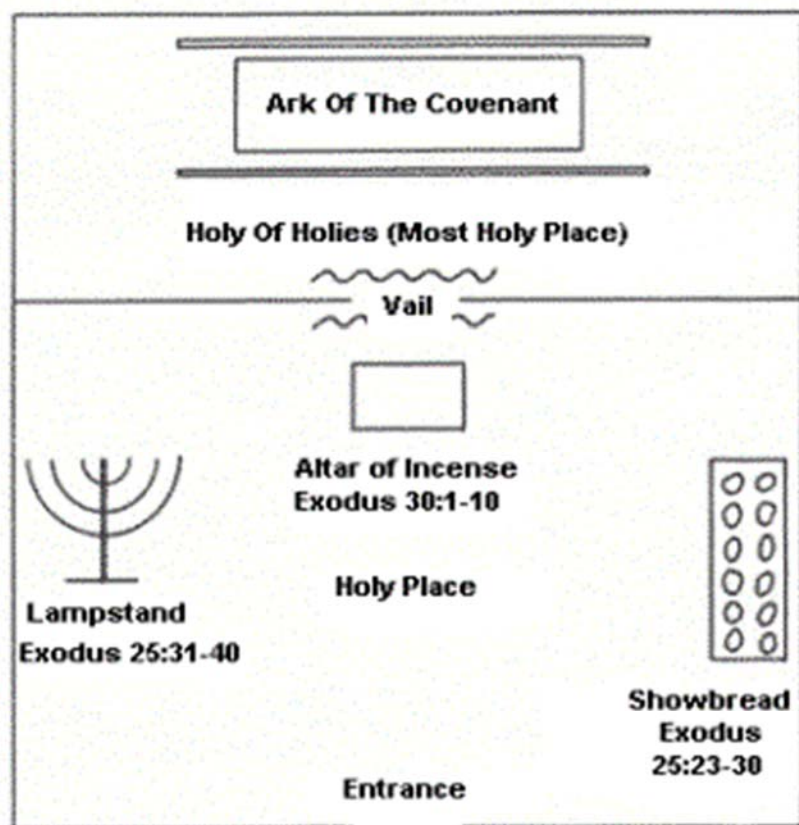

INTERIOR OF TABERNACLE

Bronze Laver
Exodus 30:17-21

Entrance To Tabernacle Court (Focus Of Worship - Our Sin Before A Holy God)!